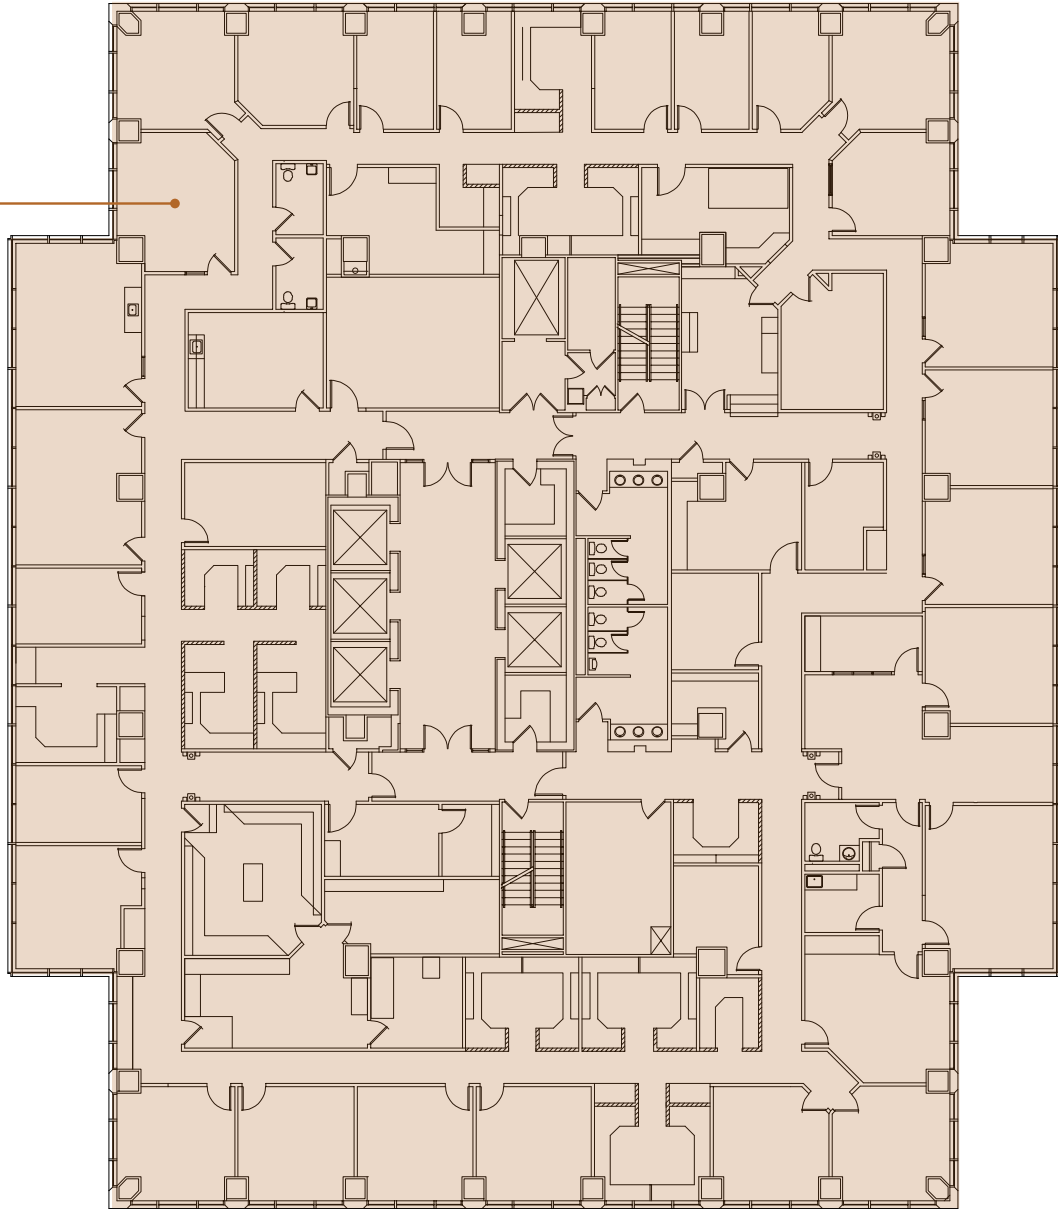

22ND FLOOR

AVAILABLE
SUITE 2200
18,874 RSF

FOR MORE INFORMATION, CONTACT:

BENNETT M. WILLIAMS
+1 317 639 0442
Bennett.Williams@cushwake.com

DAVID A. MOORE, CCIM, SIOR
+1 317 639 0490
David.Moore@cushwake.com